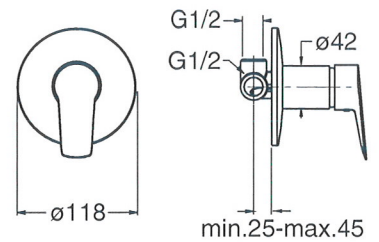

1P 118

EN Complete concealed shower mixer with metal plate

CHROME

€ 23,00

Min. Q. 36 Pcs

1P 649

EN Complete concealed bath/shower mixer with 2 outlet diverter and ABS cover plate

CHROME